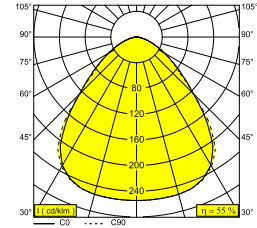

DIRO SBL L ON 82 W

251 81 82 W

AVAILABLE IN
BLACK 251 81 82 B
WHITE 251 81 82 W

 [View on website](#)

General info

LOCATION	indoor
INSTALLATION	Ceiling Surface mounted
INGRESS PROTECTION	IP20
WEIGHT (KG)	1.8
ADJUSTABILITY	non adjustable
INFORMATION	INCL.LED POWER SUPPLY 1050mA-DC INCL.PC SBL